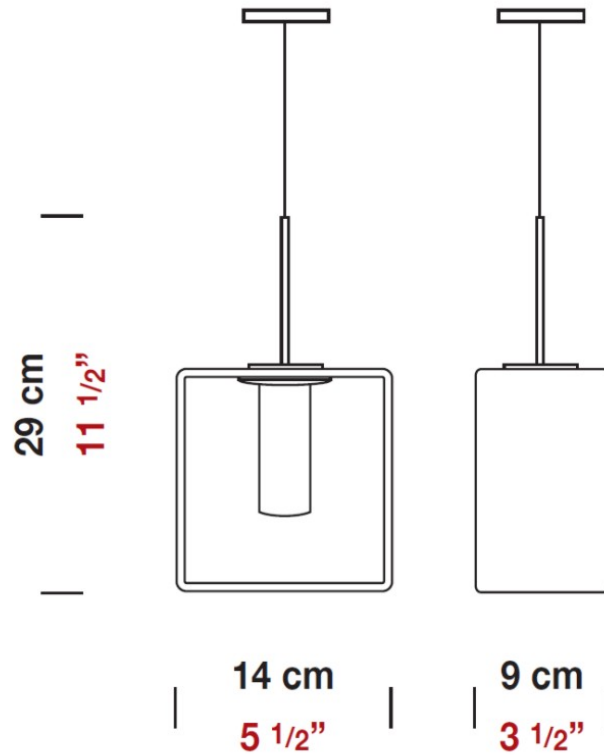

DOMINO SUSPENSION

D81048-BLK

PROJECT	
TYPE	
NOTES	
QUANTITY	
DATE	

GENERAL

Series: Domino
Brand: Panzeri
Division: Design
Mounting Type: Suspension
Mounting Location: Ceiling
Subcategory: Pendant

PHYSICAL

Length (mm): 140
Length (in): 5 1/2
Width (mm): 90
Width (in): 3 9/16
Height (mm): 290
Height (in): 11 7/16
Max. Overall Height (mm): 2290
Max. Overall Height (in): 90 3/16
Weight (kg): 1.23
Weight (lbs): 2.71
Diffuser: Black Blown Glass

ELECTRICAL

Number of Lamps: 1
Lamp Type: LED Retrofit / Halogen
Bulb Included: Bulb Not Included
Total Output Wattage (W): 13 / 60
Max. Wattage Per Lamp (W): 13 / 60
Lamp Base: G9

LED

OPTICAL

RATINGS AND CERTIFICATIONS

Certified By: CSA Certified to UL and CSA Standards
IP rating: IP20