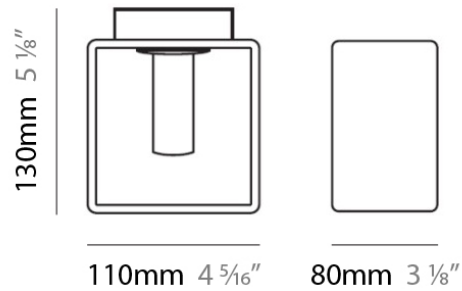

DOMINO SURFACE

D82033-BLK

PROJECT _____

TYPE _____

NOTES _____

QUANTITY _____

DATE _____

GENERAL

Series: Domino

Brand: Panzeri

Division: Design

Mounting Type: Surface

Mounting Location: Ceiling

Subcategory: Ambient

PHYSICAL

Shape: Rectangle

Length (mm): 110

Length (in): 4 ⁵/₁₆

Width (mm): 80

Width (in): 3 ¹/₈

Height (mm): 130

Height (in): 5 ¹/₈

Extension (in): 5 ¹/₈

Weight (kg): 1.23

Weight (lbs): 2.7

Diffuser: Black Blown Glass

Fixture Material: Glass / Aluminum

ELECTRICAL

Number of Lamps: 1

Lamp Type: LED Retrofit / Halogen

Bulb Included: Bulb Not Included

Total Output Wattage (W): 3 / 35

Max. Wattage Per Lamp (W): 3 / 35

Lamp Base: G9

Input Voltage (V): 120

LED

OPTICAL

RATINGS AND CERTIFICATIONS

Certified By: CSA Certified to UL and CSA Standards

IP rating: IP40