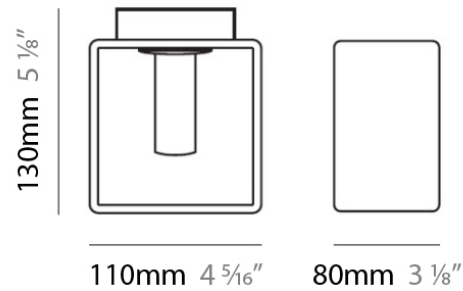

DOMINO SURFACE

D82033-BLK

GENERAL

Series: Domino
Brand: Panzeri
Division: Design
Mounting Type: Surface
Mounting Location: Ceiling
Subcategory: Ambient

PHYSICAL

Shape: Rectangle
Length (mm): 110
Length (in): 4 ⁵/₁₆"
Width (mm): 80
Width (in): 3 ¹/₈"
Height (mm): 130
Height (in): 5 ¹/₈"
Extension (in): 5 ¹/₈"
Weight (kg): 1.23
Weight (lbs): 2.7
Diffuser: Black Blown Glass
Fixture Material: Glass / Aluminum

ELECTRICAL

Number of Lamps: 1
Lamp Type: LED Retrofit / Halogen
Bulb Included: Bulb Not Included
Total Output Wattage (W): 3 / 35
Max. Wattage Per Lamp (W): 3 / 35
Lamp Base: G9
Input Voltage (V): 120

LED

OPTICAL

RATINGS AND CERTIFICATIONS

Certified By: CSA Certified to UL and CSA Standards
IP rating: IP40