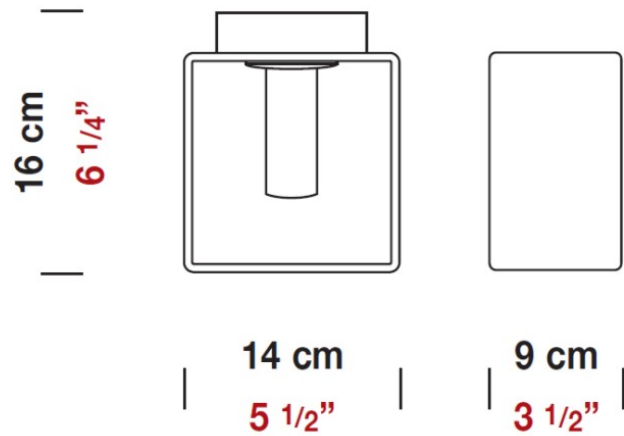

Shape: Rectangle

Length (mm): 110

Length (in): 4 ⁵/₁₆

Width (mm): 80

Width (in): 3 ¹/₈

Height (mm): 130

Height (in): 5 ¹/₈

Extension (in): 5 ¹/₈

Shape: Rectangle

Length (mm): 110

Length (in): 4 ⁵/₁₆"

Width (mm): 80

Width (in): 3 ¹/₈"

Height (mm): 130

Height (in): 5 ¹/₈"

Extension (in): 5 ¹/₈"

PHYSICAL

Shape: Rectangle
Length (mm): 140
Length (in): 5 1/2
Width (mm): 90
Width (in): 3 5/16
Height (mm): 160
Height (in): 6 3/16
Light Distribution: Direct / Indirect
Weight (kg): 1.23
Weight (lbs): 2.71
Diffuser: Matte White Blown Glass
Fixture Material: Glass / Aluminum

DOMINO SURFACE

D82074

PROJECT	
TYPE	
NOTES	
QUANTITY	
DATE	

GENERAL

Series: Domino
 Brand: Panzeri
 Division: Design
 Mounting Type: Surface
 Mounting Location: Ceiling

PHYSICAL

Shape: Cube
 Length (mm): 230
 Length (in): 9
 Width (mm): 230
 Width (in): 9
 Height (mm): 160
 Height (in): 6 5/16
 Light Distribution: Direct
 Weight (kg): 1.8
 Weight (lbs): 4
 Diffuser: Frosted White Glass
 Fixture Material: Stainless Steel