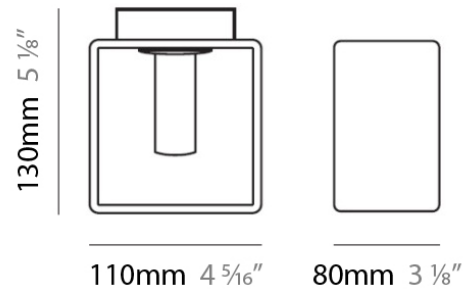

DOMINO SURFACE

D82033-WHI

PROJECT _____

TYPE _____

NOTES _____

QUANTITY _____

DATE _____

GENERAL

Series: Domino

Brand: Panzeri

Division: Design

Mounting Type: Surface

Mounting Location: Ceiling

Subcategory: Ambient

PHYSICAL

Shape: Rectangle

Length (mm): 110

Length (in): 4 ⁵/₁₆

Width (mm): 80

Width (in): 3 ¹/₈

Height (mm): 130

Height (in): 5 ¹/₈

Extension (in): 5 ¹/₈

Light Distribution: Direct / Indirect

Weight (kg): 1.23

Weight (lbs): 2.71

Diffuser: Matte White Blown Glass

Fixture Material: Glass / Aluminum

ELECTRICAL

Number of Lamps: 1

Lamp Type: LED Retrofit / Halogen

Lamp Shape: T4

Bulb Included: Bulb Not Included

Total Output Wattage (W): 13 / 60

Max. Wattage Per Lamp (W): 13 / 60

Lamp Base: G9

Input Voltage (V): 120

LED

OPTICAL

RATINGS AND CERTIFICATIONS

Certified By: CSA Certified to UL and CSA Standards

IP rating: IP20