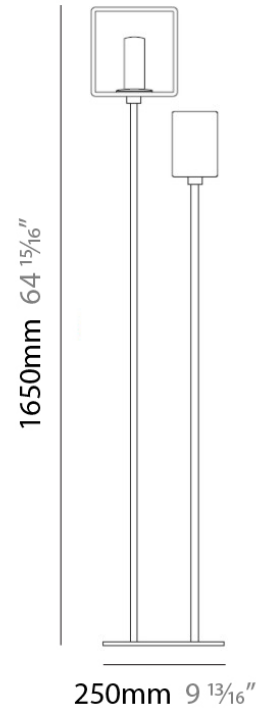

DOMINO PORTABLE

D84082

GENERAL

Series: Domino
Brand: Panzeri
Division: Design
Mounting Type: Portable
Mounting Location: Floor
Subcategory: Floor

PHYSICAL

Shape: Cube
Length (mm): 250
Length (in): 9 1/4
Width (mm): 160
Width (in): 6 3/4
Height (mm): 1650
Height (in): 65
Light Distribution: Omnidirectional
Weight (kg): 0.5
Weight (lbs): 1
Diffuser: White & White Blown Glass
Fixture Finish: Metallic Gray
Fixture Material: Glass / Aluminum

ELECTRICAL

Number of Lamps: 2
Lamp Type: LED Retrofit
Lamp Shape: T4
Bulb Included: Bulb Not Included
Total Output Wattage (W): 6
Max. Wattage Per Lamp (W): 3
Lamp Base: G9
Input Voltage (V): 120

LED

OPTICAL

RATINGS AND CERTIFICATIONS

Certified By: CSA Certified to UL and CSA Standards
IP rating: IP40

PROJECT	_____
TYPE	_____
NOTES	_____
QUANTITY	_____
DATE	_____