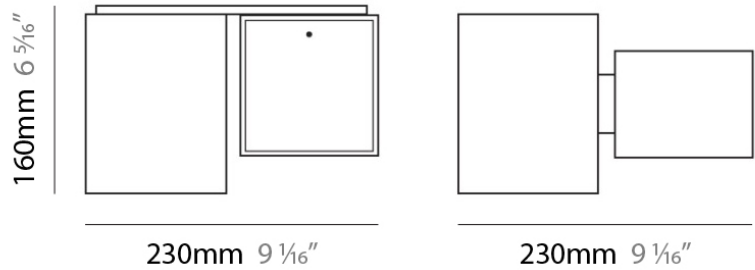

DOMINO SURFACE

D82074

PROJECT	
TYPE	
NOTES	
QUANTITY	
DATE	

GENERAL

Series: Domino
Brand: Panzeri
Division: Design
Mounting Type: Surface
Mounting Location: Ceiling

PHYSICAL

Shape: Cube
Length (mm): 230
Length (in): 9
Width (mm): 230
Width (in): 9
Height (mm): 160
Height (in): 6 5/16
Light Distribution: Direct
Weight (kg): 1.8
Weight (lbs): 4
Diffuser: Frosted White Glass
Fixture Material: Stainless Steel

ELECTRICAL

Number of Lamps: 2
Lamp Type: LED Retrofit
Lamp Shape: T4
Bulb Included: Bulb Not Included
Total Output Wattage (W): 6
Max. Wattage Per Lamp (W): 3
Lamp Base: G9
Input Voltage (V): 120

LED

OPTICAL

RATINGS AND CERTIFICATIONS

Certified By: CSA Certified to UL and CSA Standards
IP rating: IP40