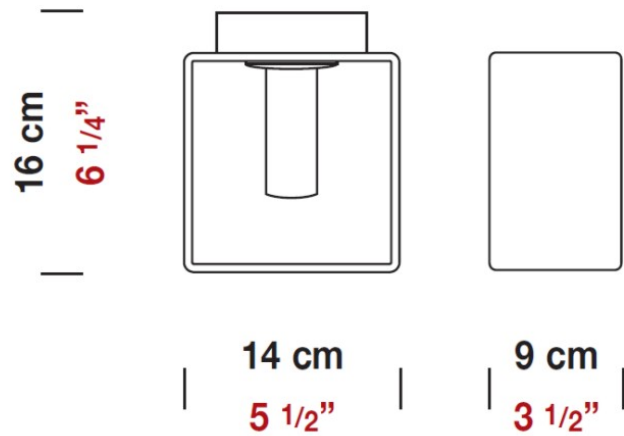

DOMINO SURFACE

D82036-WHI

PROJECT	
TYPE	
NOTES	
QUANTITY	
DATE	

GENERAL

Series: Domino
Brand: Panzeri
Division: Design
Mounting Type: Surface
Mounting Location: Wall
Subcategory: Ambient

PHYSICAL

Shape: Rectangle
Length (mm): 140
Length (in): 5 1/2
Width (mm): 90
Width (in): 3 5/16
Height (mm): 160
Height (in): 6 3/16
Light Distribution: Direct / Indirect
Weight (kg): 1.23
Weight (lbs): 2.71
Diffuser: Matte White Blown Glass
Fixture Material: Glass / Aluminum

ELECTRICAL

Number of Lamps: 1
Lamp Type: LED Retrofit / Halogen
Bulb Included: Bulb Not Included
Max. Wattage Per Lamp (W): 3 / 35
Lamp Base: G9
Driver Included: No

LED

OPTICAL

RATINGS AND CERTIFICATIONS

Certified By: CSA Certified to UL and CSA Standards
IP rating: IP40