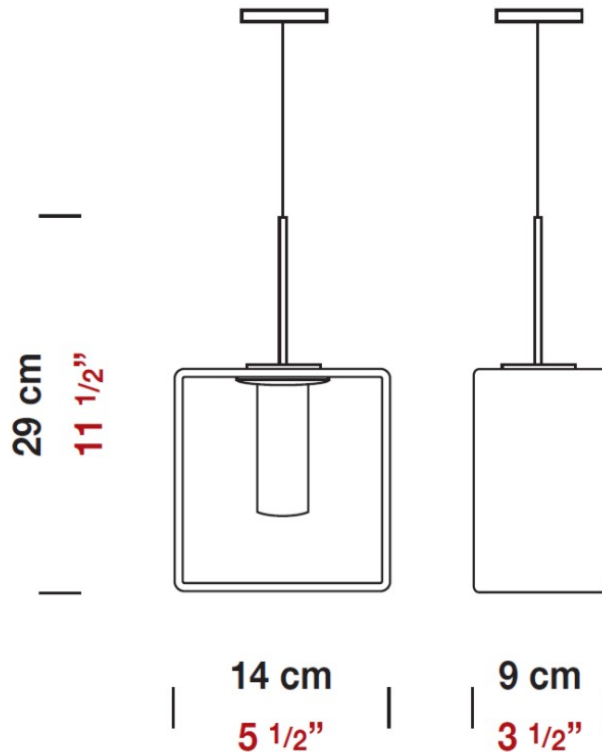

DOMINO SUSPENSION

D81048-BLK

PROJECT	
TYPE	
NOTES	
QUANTITY	
DATE	

GENERAL

Series: Domino
Brand: Panzeri
Division: Design
Mounting Type: Suspension
Mounting Location: Ceiling
Subcategory: Pendant

PHYSICAL

Length (mm): 140
Length (in): 5 1/2
Width (mm): 90
Width (in): 3 7/16
Height (mm): 290
Height (in): 11 7/16
Max. Overall Height (mm): 2290
Max. Overall Height (in): 90 3/16
Weight (kg): 1.23
Weight (lbs): 2.71
Diffuser: Black Blown Glass

ELECTRICAL

Number of Lamps: 1
Lamp Type: LED Retrofit / Halogen
Bulb Included: Bulb Not Included
Total Output Wattage (W): 13 / 60
Max. Wattage Per Lamp (W): 13 / 60
Lamp Base: G9

LED

OPTICAL

RATINGS AND CERTIFICATIONS

Certified By: CSA Certified to UL and CSA Standards
IP rating: IP20